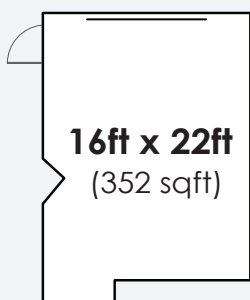

21 PAX

36 PAX

60 PAX

40 PAX

+/-
60 PAX

COCONUT PALM

LAYOUT:

U-Shape